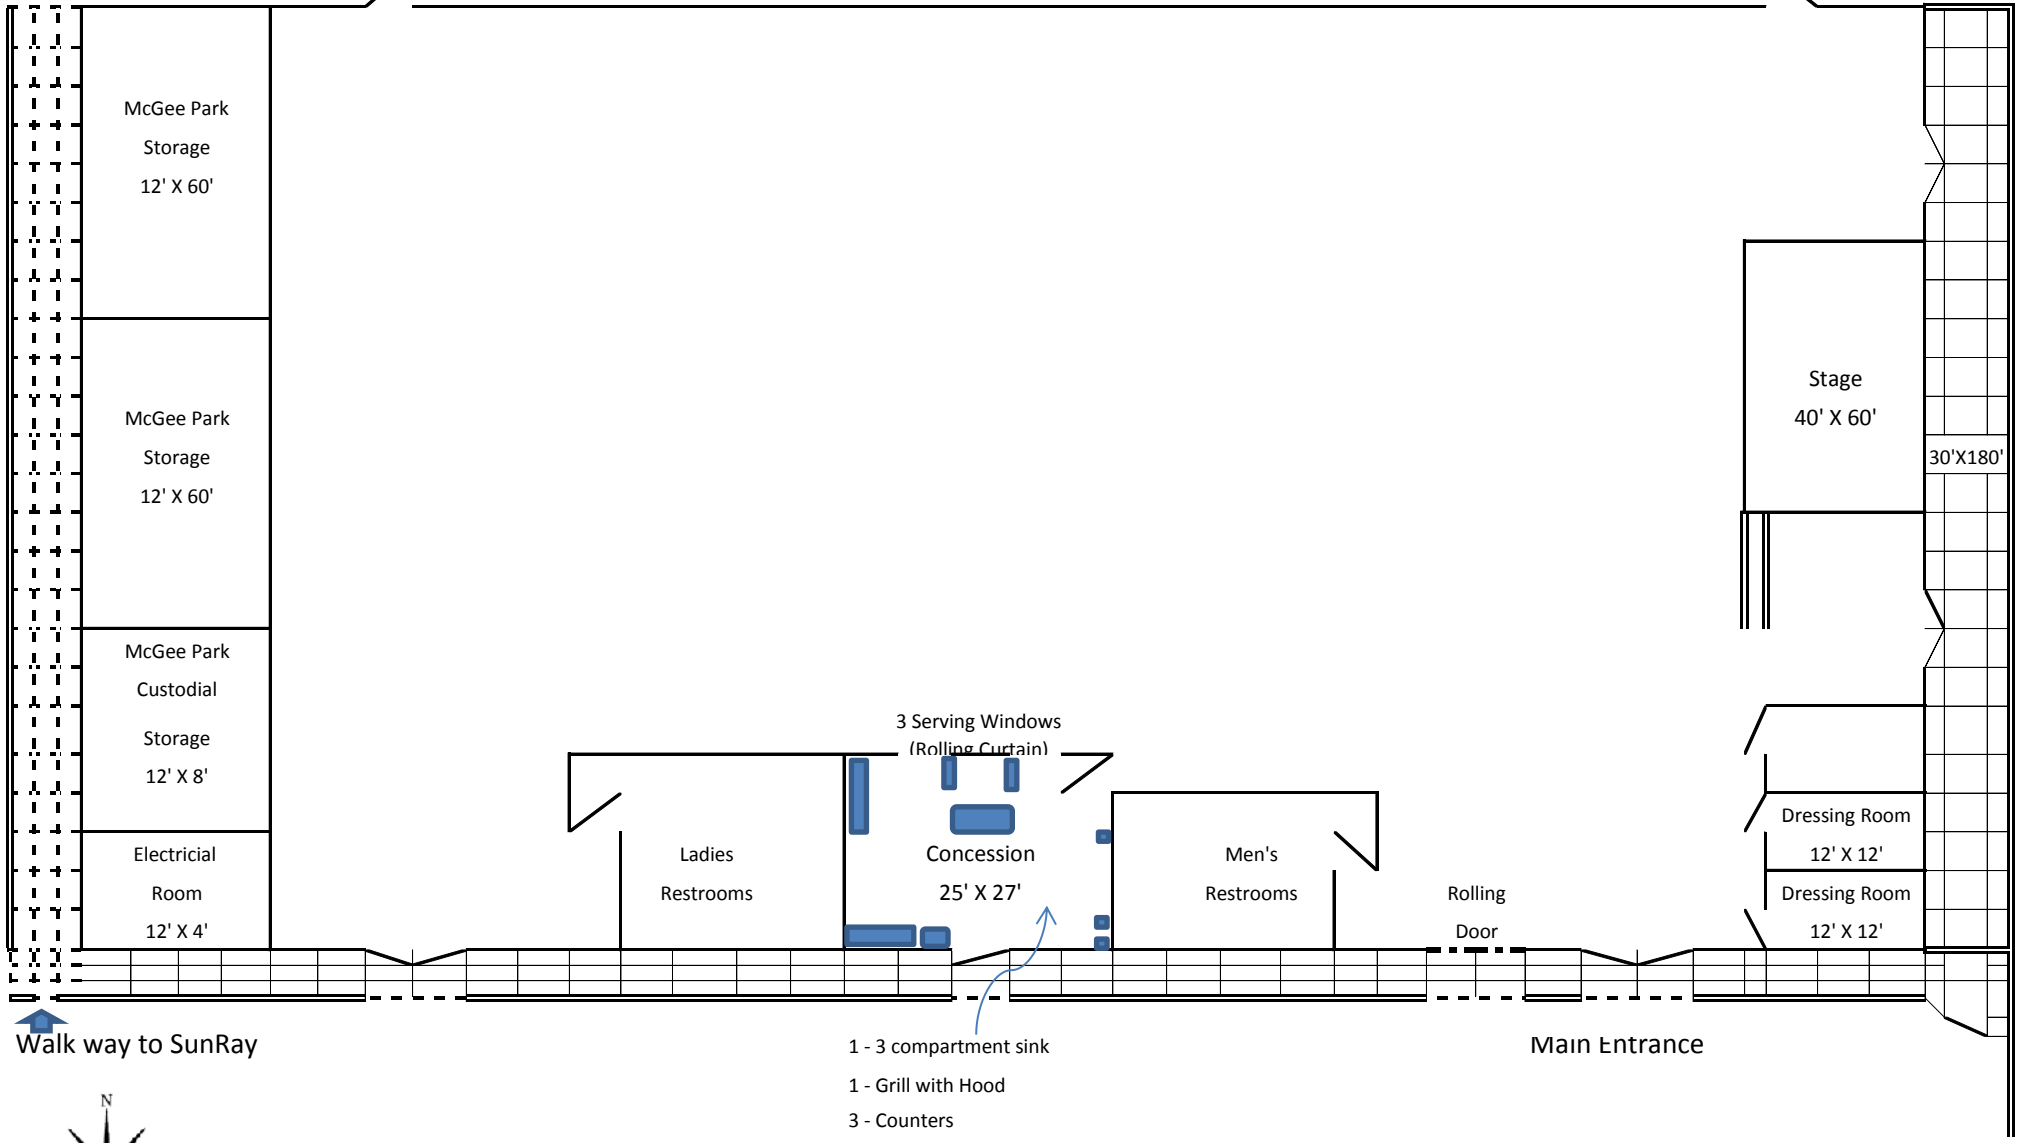

McGee Park  
Convention Center  
180' X 275'

SunRay Park & Casino

Walk way to SunRay

- 1 - 3 compartment sink
- 1 - Grill with Hood
- 3 - Counters
- 1 - Microwave
- 1 - Ice Machine
- 2 - Commercial Size Refrigerators

Main Entrance