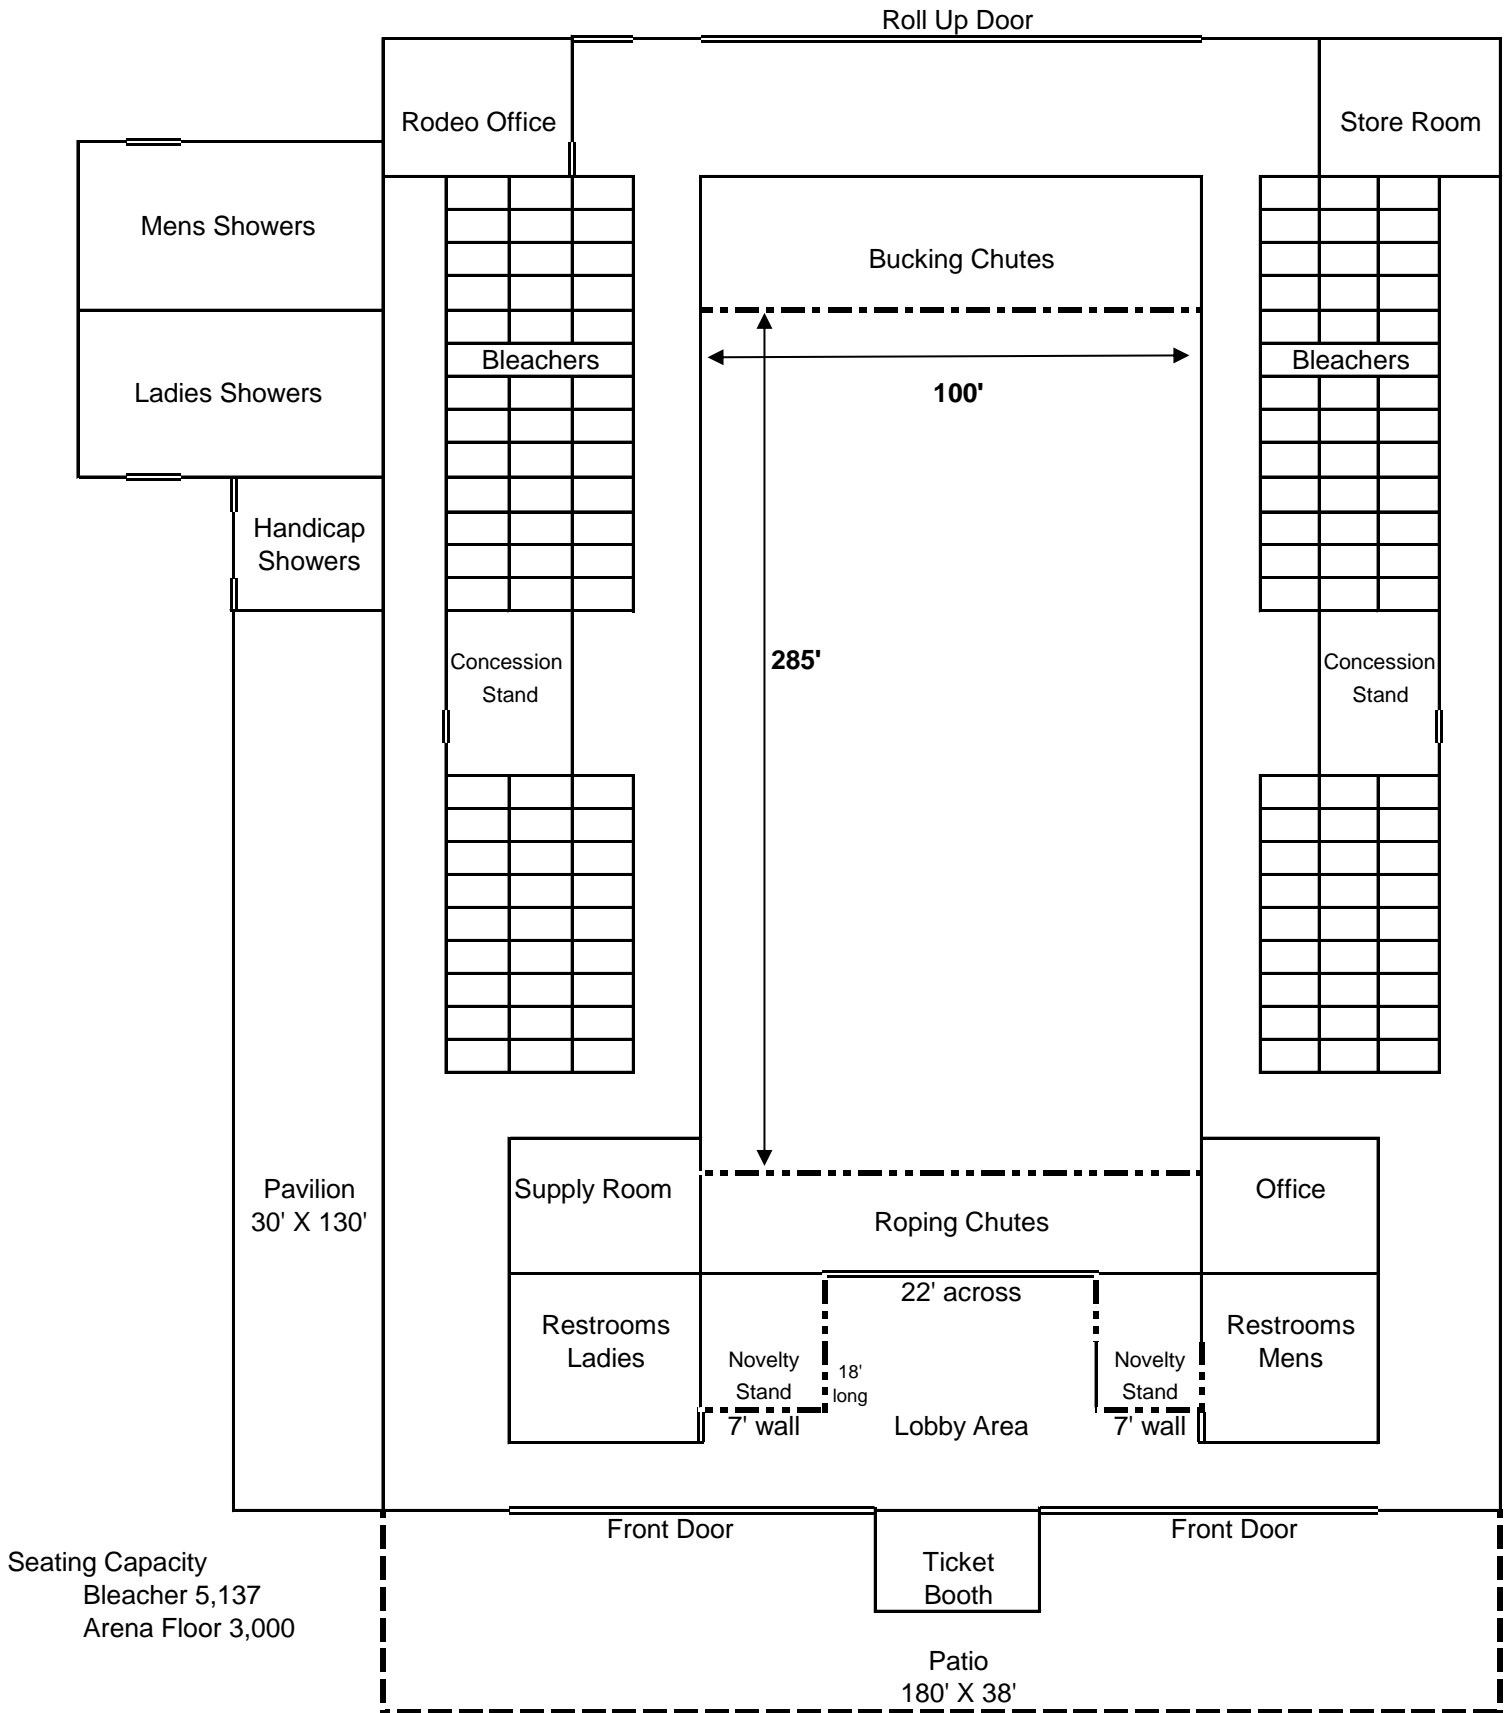

McGee Park Coliseum

Seating Capacity
 Bleacher 5,137
 Arena Floor 3,000

From Ticket Booth to Novelty Counter is 16'